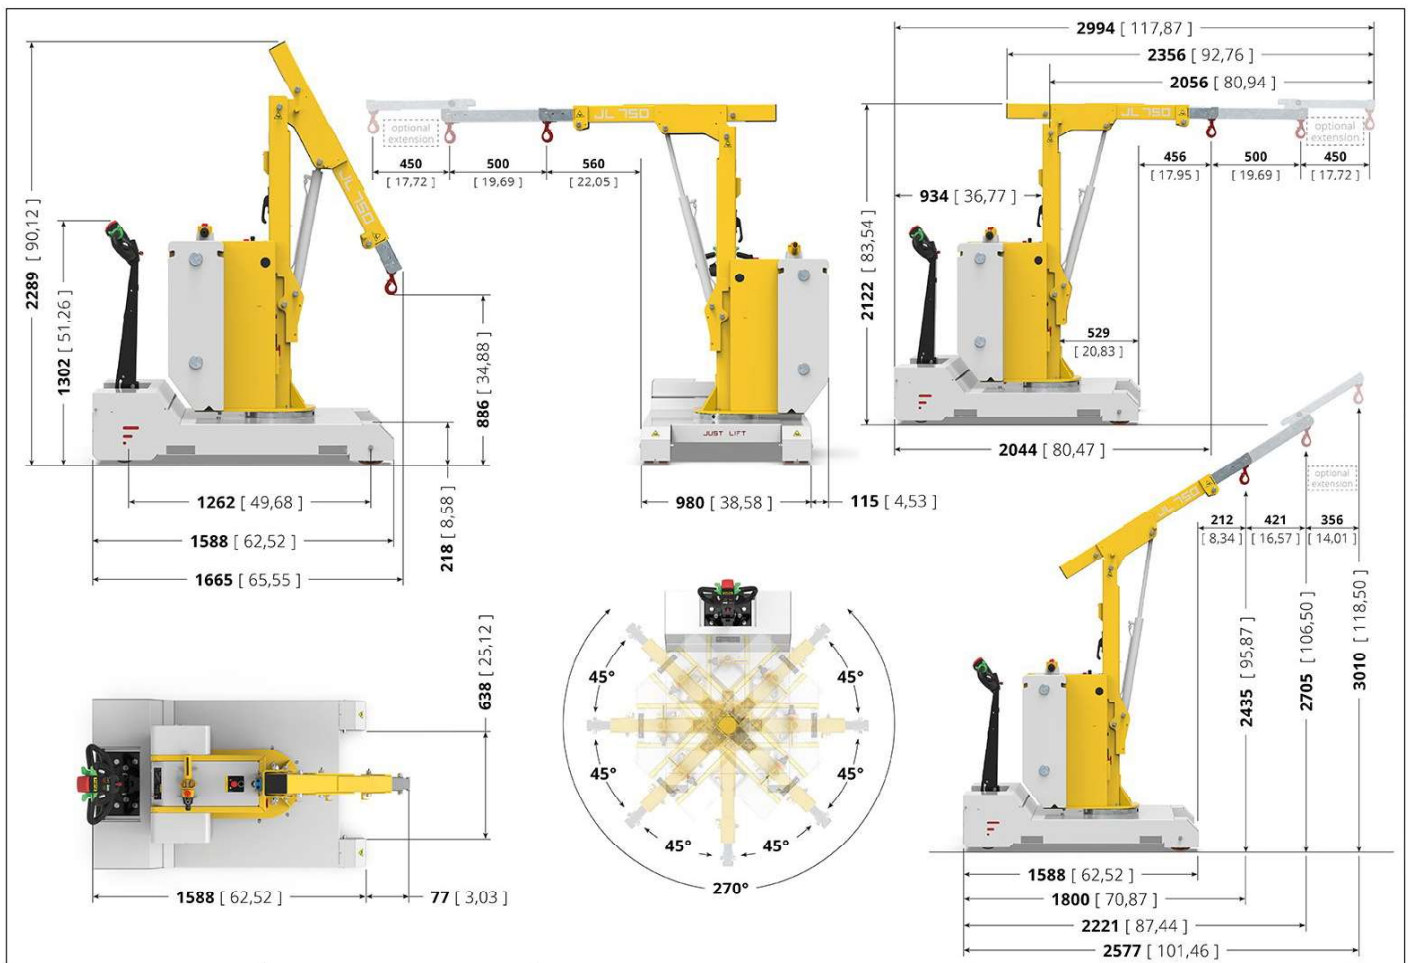

JUST LIFT

JL140.720-6===

Technical drawing

JUST LIFT

TABLE:

JL140.720

JL750

Unit: **mm [inch]**